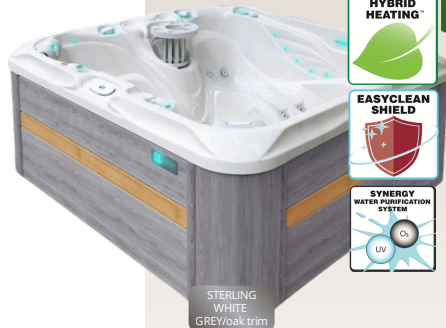

Täielik tooteinfo lehel 56

SOFT TISSUE MASSAGE

LUMBAR SUPPORT

HYBRID HEATING™

EASYSOFT CLEAN SHIELD

SYNERGY WATER PURIFICATION SYSTEM

STERLING WHITE  
GREY/oak trim

MYSTIC MOUNTAIN  
OAK/grey trim